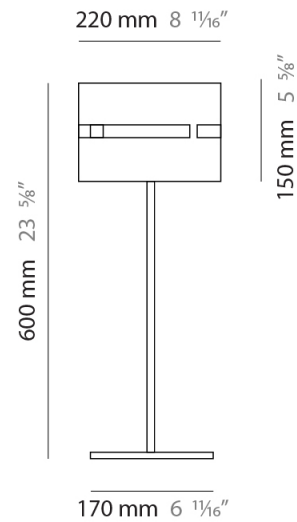

PROJECT	_____
TYPE	_____
SPECIFIER	_____
QUANTITY	_____
DATE	_____

LUZ OCULTA METAL PORTABLE

D54025-

base number   Finish
Options

1. To build a product code in our configurator select the specify button on the base model # product page
2. To build a manual product code on this datasheet choose from the options listed below in blue font and add the suffix to the base model #

GENERAL

Series: Luz Oculta
Subseries: Luz Oculta Metal
Partner: Fambuena
Division: Design
Installation: Portable
Product Type: Table
Mounting Location: Table
Light Distribution: Direct / Indirect

PHYSICAL

Shape: Cylinder
Diameter (mm): 220
Diameter (in): 8 ¹/₁₆
Height (mm): 600
Height (in): 23 ⁵/₈
Fixture Finish: [BRA](#) / [BRZ](#) / [ABR](#)
Fixture Material: Metal
Upon Request: Bolt Down

ELECTRICAL

Number of Lamps: 1
Lamp Type: LED Retrofit
Lamp Shape: B10
Bulb Included: Bulb Not Included
Max. Wattage Per Lamp (W): 4
Lamp Base: E12
Input Voltage (V): 120

LED

OPTICAL

RATINGS AND CERTIFICATIONS

Certified By: Certified for North American Standards
IP rating: IP20