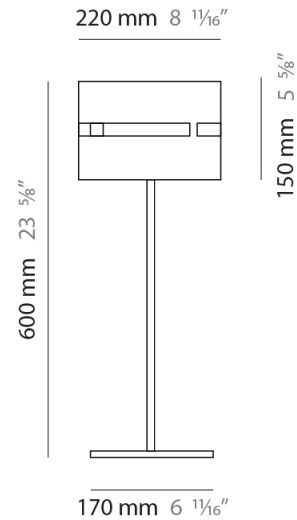

PROJECT	
TYPE	
SPECIFIER	
QUANTITY	
DATE	

LUZ OCULTA METAL PORTABLE

D54022-

base number   Finish
Options

1. To build a product code in our configurator select the specify button on the base model # product page
2. To build a manual product code on this datasheet choose from the options listed below in blue font and add the suffix to the base model #

GENERAL

Series: Luz Oculta
Subseries: Luz Oculta Metal
Partner: Fambuena
Division: Design
Installation: Portable
Product Type: Floor
Mounting Location: Floor
Light Distribution: Direct / Indirect

PHYSICAL

Shape: Cylinder
Diameter (mm): 220
Diameter (in): 8 ¹/₁₆
Height (mm): 1500
Height (in): 59 ¹/₁₆
Fixture Finish: [BRA](#) / [BRZ](#) / [ABR](#)
Fixture Material: Metal
Upon Request: Bolt Down

ELECTRICAL

Number of Lamps: 1
Lamp Type: LED Retrofit
Lamp Shape: B10
Bulb Included: Bulb Not Included
Max. Wattage Per Lamp (W): 4
Lamp Base: E12
Input Voltage (V): 120

LED

OPTICAL

RATINGS AND CERTIFICATIONS

Certified By: Certified for North American Standards
IP rating: IP20